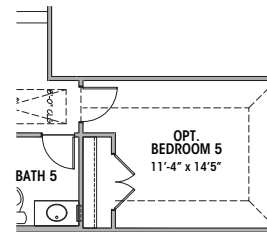

FLOOR PLANS KINGSLEY IN WOODFOREST | Ward

2221 Square Feet

First Floor

Opt. Bedroom 4 / Bath 4
ILO Study

Opt. Stairs

Opt. Second Floor
Bedroom 5 / Bath 5

Opt. Second Floor
Game Room / Bath 5