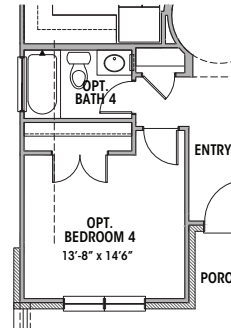

AVAILABLE PLANS KINGSLEY IN WOODFOREST | Ward

Ward K

Prices, plans, specifications, square footage and availability subject to change without notice or prior obligation. Square footage is approximate and may vary upon elevations and/or options selected. Information given here is deemed to be correct, but not guaranteed.

FLOOR PLANS KINGSLEY IN WOODFOREST | Ward

2221 Square Feet

First Floor

Opt. Bedroom 4 / Bath 4
ILO Study

Opt. Stairs

Opt. Second Floor
Bedroom 5 / Bath 5

Opt. Second Floor
Game Room / Bath 5