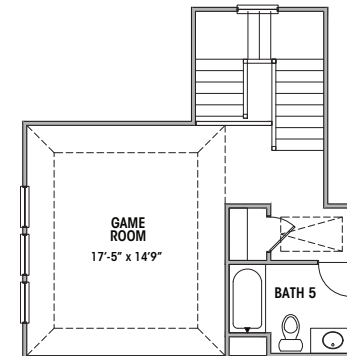

FLOOR PLANS KINGSLEY IN WOODFOREST | Ward

2221 Square Feet

First Floor

Opt. Bedroom 4 / Bath 4
ILO Study

Opt. Stairs

Opt. Second Floor
Bedroom 5 / Bath 5

Opt. Second Floor
Game Room / Bath 5