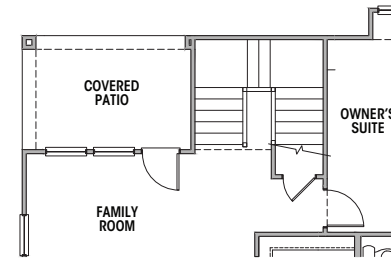

FLOOR PLANS KINGSLEY IN WOODFOREST | Ward

2221 Square Feet

First Floor

Opt. Bedroom 4 / Bath 4
ILO Study

Opt. Stairs

Opt. Second Floor
Bedroom 5 / Bath 5

Opt. Second Floor
Game Room / Bath 5