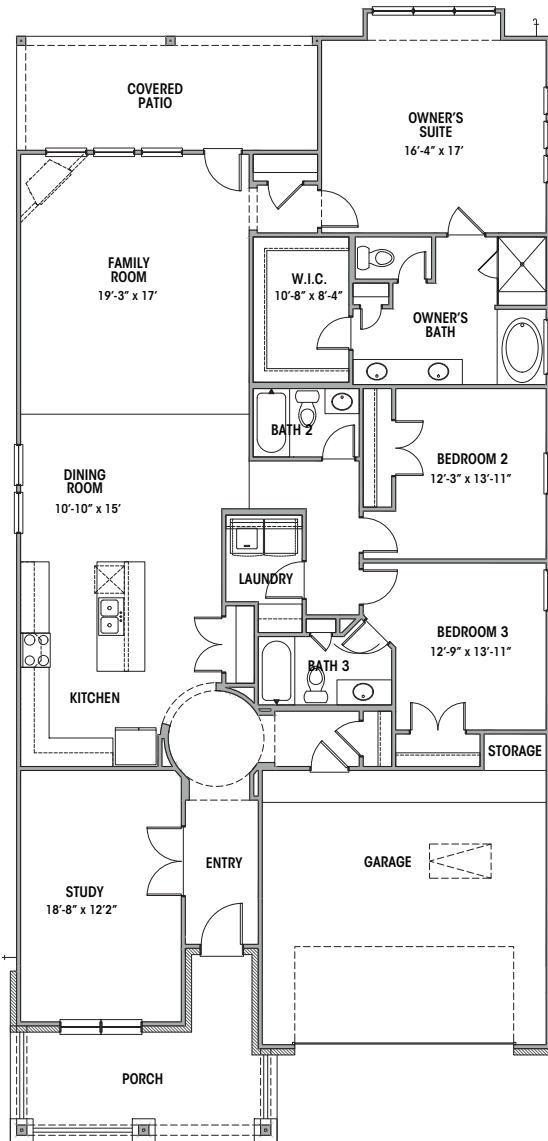

AVAILABLE PLANS KINGSLEY IN WOODFOREST | Ward

Ward K

Prices, plans, specifications, square footage and availability subject to change without notice or prior obligation. Square footage is approximate and may vary upon elevations and/or options selected. Information given here is deemed to be correct, but not guaranteed.

FLOOR PLANS KINGSLEY IN WOODFOREST | Ward

2221 Square Feet

First Floor

Opt. Bedroom 4 / Bath 4
ILO Study

Opt. Stairs

Opt. Second Floor
Bedroom 5 / Bath 5

Opt. Second Floor
Game Room / Bath 5