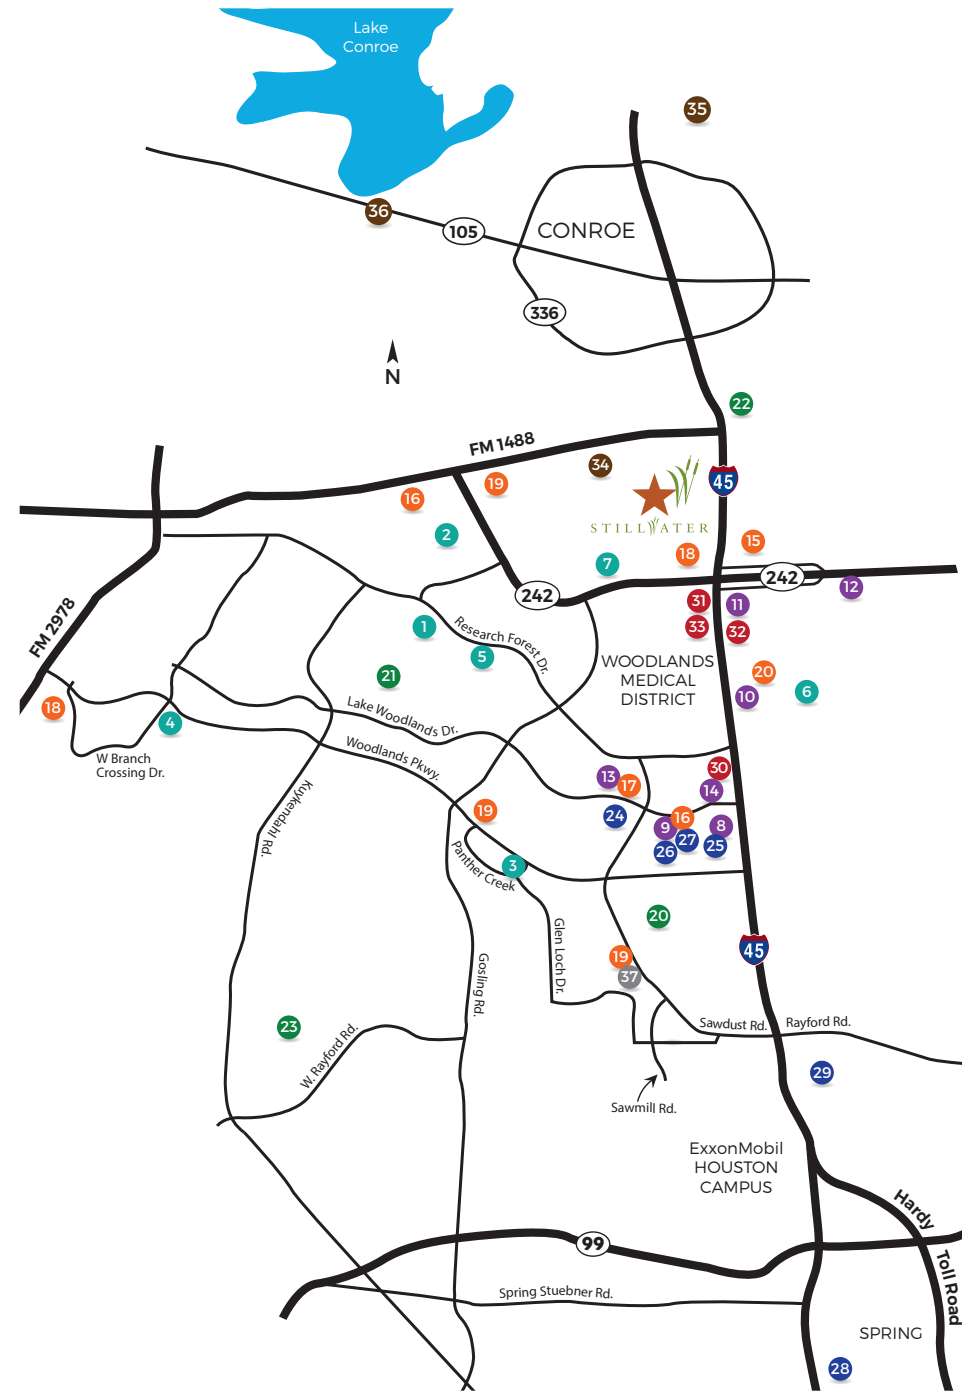

AREA MAP STILLWATER, A GRACEPOINT COMMUNITY

SCHOOLS

- 1 Powell Elementary
- 2 Mitchell Intermediate
- 3 McCullough Jr. High
- 4 The Woodlands 9th Grade Campus
- 5 The Woodlands 10th-12th Grade Campus
- 6 Conroe ISD Stadium & Natatorium
- 7 Lone Star College

SHOPPING

- 8 The Woodlands Mall
- 9 Market Street
- 10 Portofino Shopping Center
- 11 242 Shopping Center
- 12 CVS Pharmacy
- 13 Hughes Landing
- 14 Target

GROCERY

- 15 Costco
- 16 H-E-B
- 17 Whole Foods
- 18 Randalls
- 19 Sams

GOLF COURSES

- 20 The Woodlands Country Club
- 21 The Woodlands Country Club/Palmer Course
- 22 River Plantation Golf Club
- 23 Augusta Pines Golf Club

ENTERTAINMENT

- 24 Cynthia Woods Mitchell Pavilion
- 25 Cinemark Tinseltown Theatre
- 26 Cinemark Market Street
- 27 The Woodlands Waterway
- 28 Wet 'n' Wild Splash Town
- 29 Sky Zone Trampoline Park

HOSPITALS

- 30 Memorial Hermann The Woodlands Hospital
- 31 St. Lukes The Woodlands Hospital
- 32 Methodist Hospital The Woodlands
- 33 Texas Children's The Woodlands

FORESTS & PARKS

- 34 WG Jones State Forest
- 35 Sam Houston National Forest
- 36 Lakeview Marina