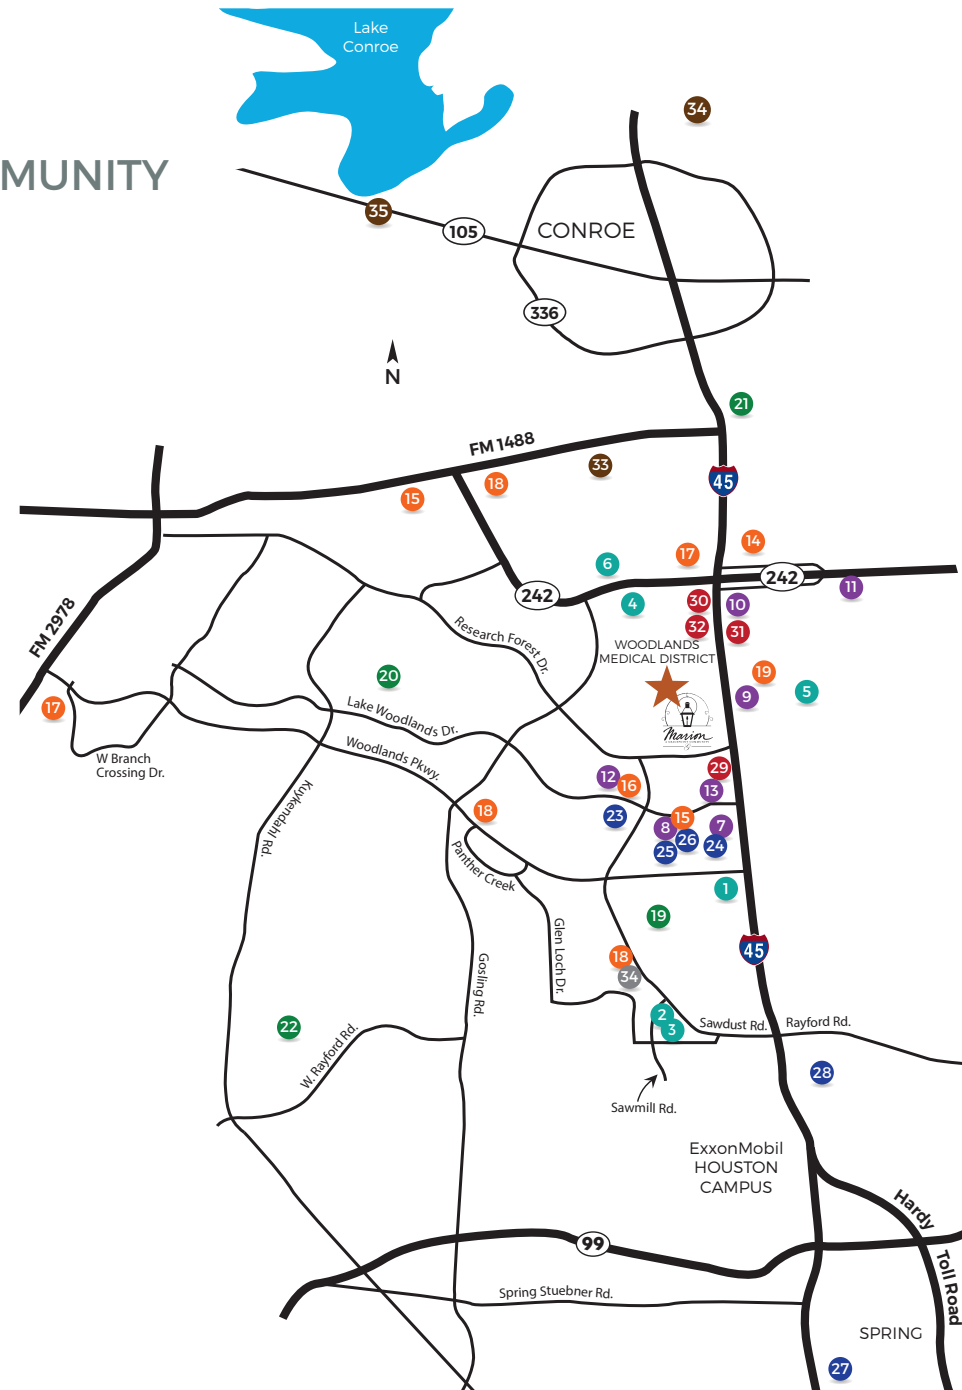

HOTEL & BUSINESS CENTERS

- 36 The Woodlands Resort & Conference Center

Prices, plans, specifications, square footage and availability subject to change without notice or prior obligation. Square footage is approximate and may vary upon elevations and/or options selected. Information given here is deemed to be correct, but not guaranteed.