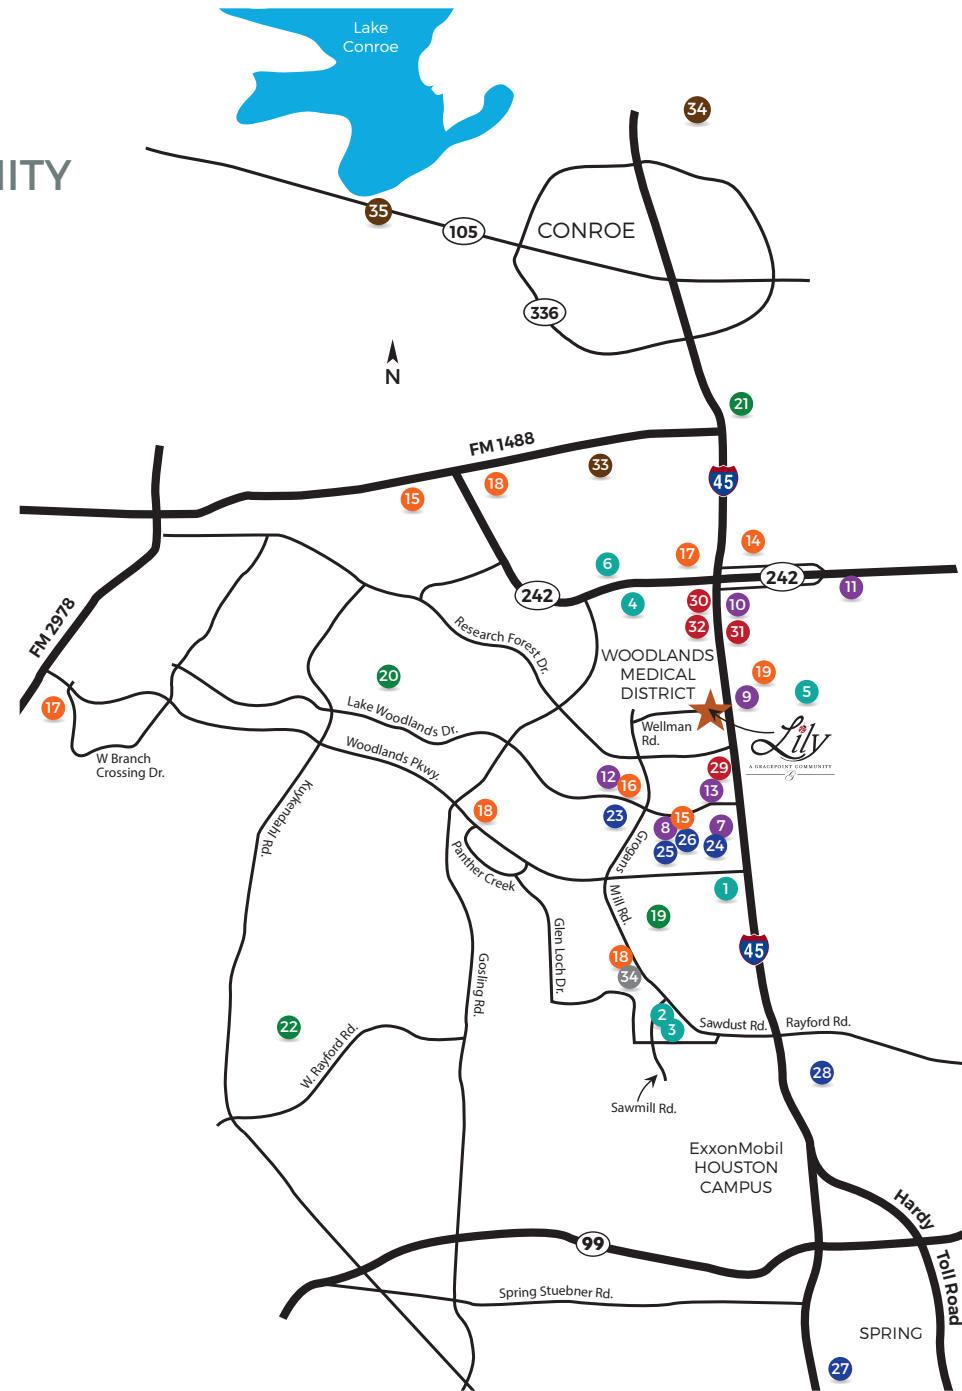

AREA MAP

LILY, A GRACEPOINT COMMUNITY

SCHOOLS

- 1 Lamar Elementary
- 2 Knox Jr. High
- 3 Wilkerson Intermediate
- 4 The Woodlands College Park High School
- 5 Conroe ISD Stadium & Natatorium
- 6 Lone Star College

SHOPPING

- 7 The Woodlands Mall
- 8 Market Street
- 9 Portofino Shopping Center
- 10 242 Shopping Center
- 11 CVS Pharmacy
- 12 Hughes Landing
- 13 Target

GROCERY

- 14 Costco
- 15 H-E-B
- 16 Whole Foods
- 17 Randalls
- 18 Sams

GOLF COURSES

- 19 The Woodlands Country Club
- 20 The Woodlands Country Club/Palmer Course
- 21 River Plantation Golf Club
- 22 Augusta Pines Golf Club

ENTERTAINMENT

- 23 Cynthia Woods Mitchell Pavilion
- 24 Cinemark Tinseltown Theatre
- 25 Cinemark Market Street
- 26 The Woodlands Waterway
- 27 Wet 'n' Wild Splash Town
- 28 Sky Zone Trampoline Park

HOSPITALS

- 29 Memorial Hermann The Woodlands Hospital
- 30 St. Lukes The Woodlands Hospital
- 31 Methodist Hospital The Woodlands
- 32 Texas Children's The Woodlands

FORESTS & PARKS

- 33 WG Jones State Forest
- 34 Sam Houston National Forest
- 35 Lakeview Marina