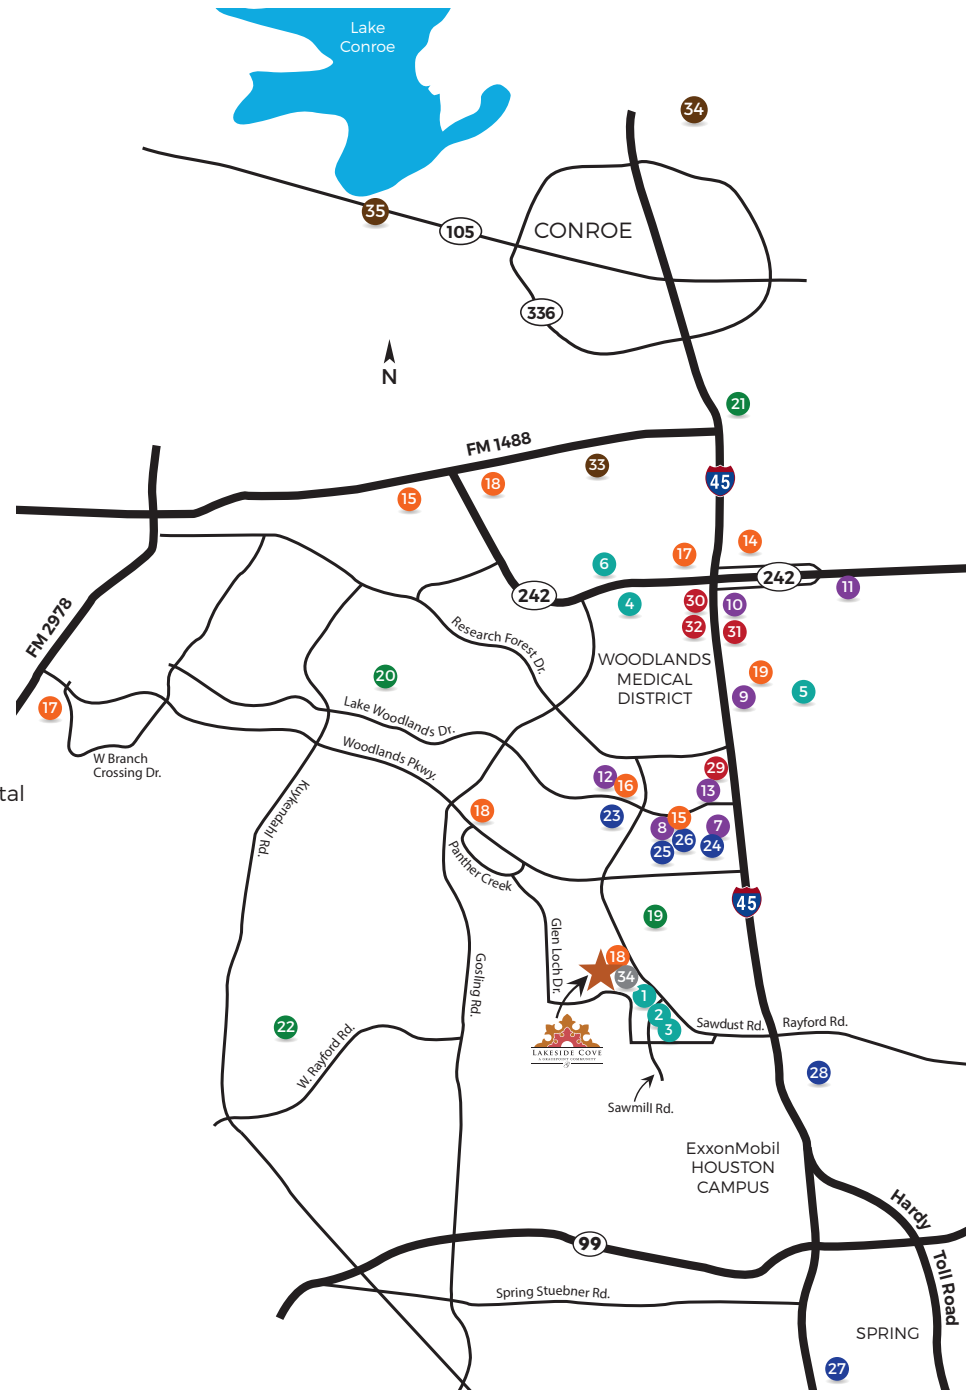

AREA MAP

LAKESIDE COVE, A GRACEPOINT COMMUNITY

SCHOOLS

- 1 Hailey Elementary
- 2 Knox Jr. High
- 3 Wilkerson Intermediate
- 4 The Woodlands College Park High School
- 5 Conroe ISD Stadium & Natatorium
- 6 Lone Star College

SHOPPING

- 7 The Woodlands Mall
- 8 Market Street
- 9 Portofino Shopping Center
- 10 242 Shopping Center
- 11 CVS Pharmacy
- 12 Hughes Landing
- 13 Target

GROCERY

- 14 Costco
- 15 H-E-B
- 16 Whole Foods
- 17 Randalls
- 18 Sams

GOLF COURSES

- 19 The Woodlands Country Club
- 20 The Woodlands Country Club/Palmer Course
- 21 River Plantation Golf Club
- 22 Augusta Pines Golf Club

ENTERTAINMENT

- 23 Cynthia Woods Mitchell Pavilion
- 24 Cinemark Tinseltown Theatre
- 25 Cinemark Market Street
- 26 The Woodlands Waterway
- 27 Wet 'n' Wild Splash Town
- 28 Sky Zone Trampoline Park

HOSPITALS

- 29 Memorial Hermann The Woodlands Hospital
- 30 St. Lukes The Woodlands Hospital
- 31 Methodist Hospital The Woodlands
- 32 Texas Children's The Woodlands

FORESTS & PARKS

- 33 WG Jones State Forest
- 34 Sam Houston National Forest
- 35 Lakeview Marina