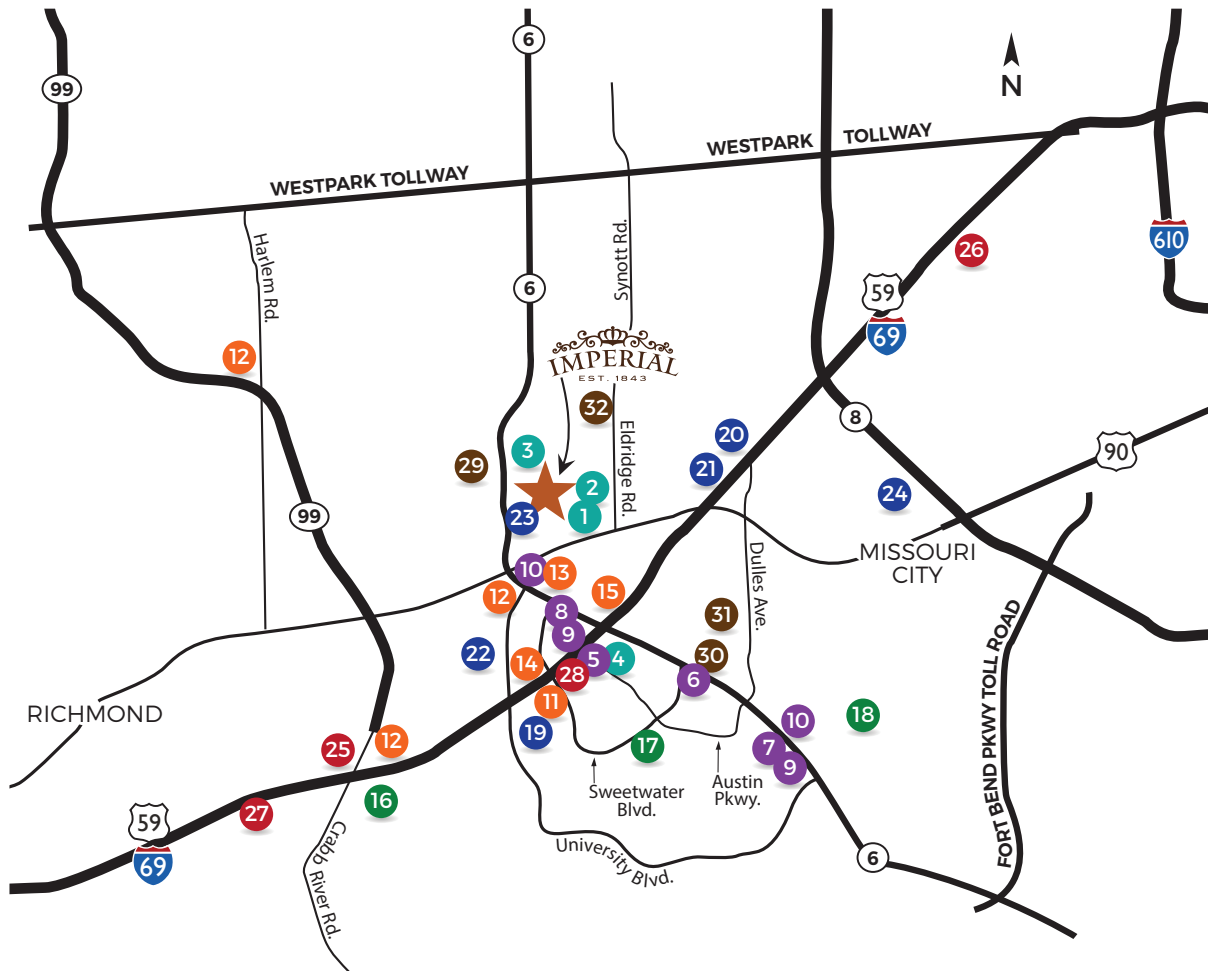

# AREA MAP

## THE POINT AT IMPERIAL, A GRACEPOINT COMMUNITY

### SHOPPING

- 5 First Colony Mall
- 6 Williams Trace Shopping Center
- 7 Riverstone Shopping Center
- 8 CVS Pharmacy
- 9 Target
- 10 Walmart Supercenter

### HOSPITALS

- 25 Memorial Hermann Sugar Land Hospital
- 26 Memorial Hermann Southwest Hospital
- 27 OakBend Medical Center - Williams Way Campus
- 28 CHI St. Luke's Health - Sugar Land Hospital