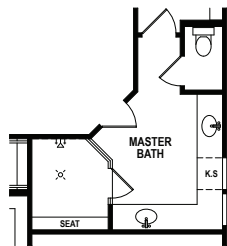

FLOOR PLANS KINGSLEY IN WOODFOREST | Travis

2503 Square Feet

OPT. 3 CAR TANDEM GARAGE

OPT. STAIRS

OPT. SECOND FLOOR GAME ROOM

OPT. MASTER BATH

OPT. SECOND FLOOR BEDROOM 5

First Floor