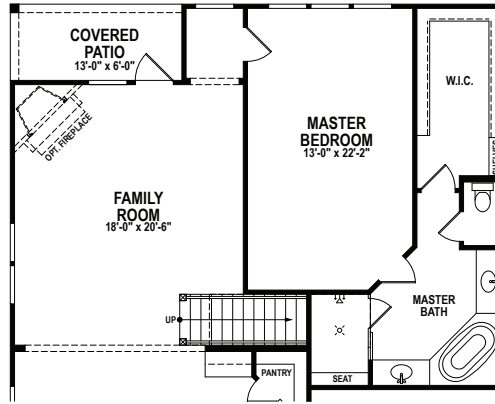

AVAILABLE PLANS KINGSLEY IN WOODFOREST | Travis

Prices, plans, specifications, square footage and availability subject to change without notice or prior obligation. Square footage is approximate and may vary upon elevations and/or options selected. Information given here is deemed to be correct, but not guaranteed.

FLOOR PLANS KINGSLEY IN WOODFOREST | Travis

2503 Square Feet

OPT. 3 CAR TANDEM GARAGE

OPT. STAIRS

OPT. SECOND FLOOR GAME ROOM

OPT. MASTER BATH

OPT. SECOND FLOOR BEDROOM 5

First Floor