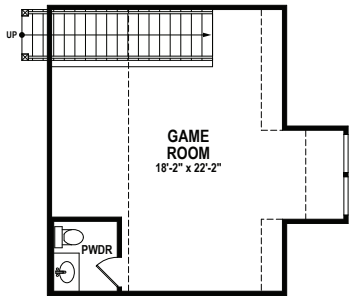

FLOOR PLANS KINGSLEY IN WOODFOREST | Travis

2503 Square Feet

OPT. 3 CAR TANDEM GARAGE

OPT. STAIRS

OPT. SECOND FLOOR GAME ROOM

OPT. MASTER BATH

OPT. SECOND FLOOR BEDROOM 5

First Floor