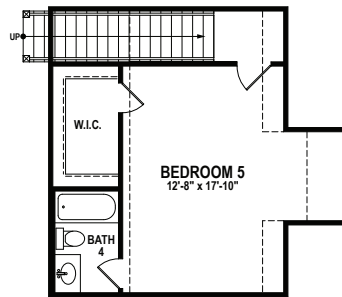

FLOOR PLANS KINGSLEY IN WOODFOREST | Travis

2503 Square Feet

OPT. 3 CAR TANDEM GARAGE

OPT. STAIRS

OPT. SECOND FLOOR GAME ROOM

OPT. MASTER BATH

OPT. SECOND FLOOR BEDROOM 5

First Floor