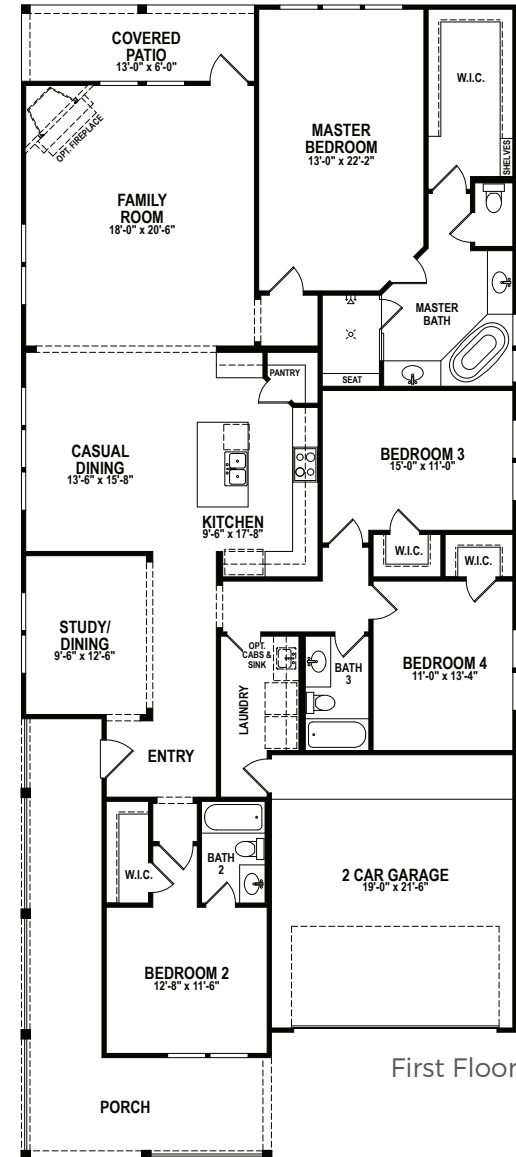

AVAILABLE PLANS KINGSLEY IN WOODFOREST | Travis

Prices, plans, specifications, square footage and availability subject to change without notice or prior obligation. Square footage is approximate and may vary upon elevations and/or options selected. Information given here is deemed to be correct, but not guaranteed.

FLOOR PLANS KINGSLEY IN WOODFOREST | Travis

2503 Square Feet

OPT. 3 CAR TANDEM GARAGE

OPT. STAIRS

OPT. SECOND FLOOR GAME ROOM

OPT. MASTER BATH

OPT. SECOND FLOOR BEDROOM 5

First Floor