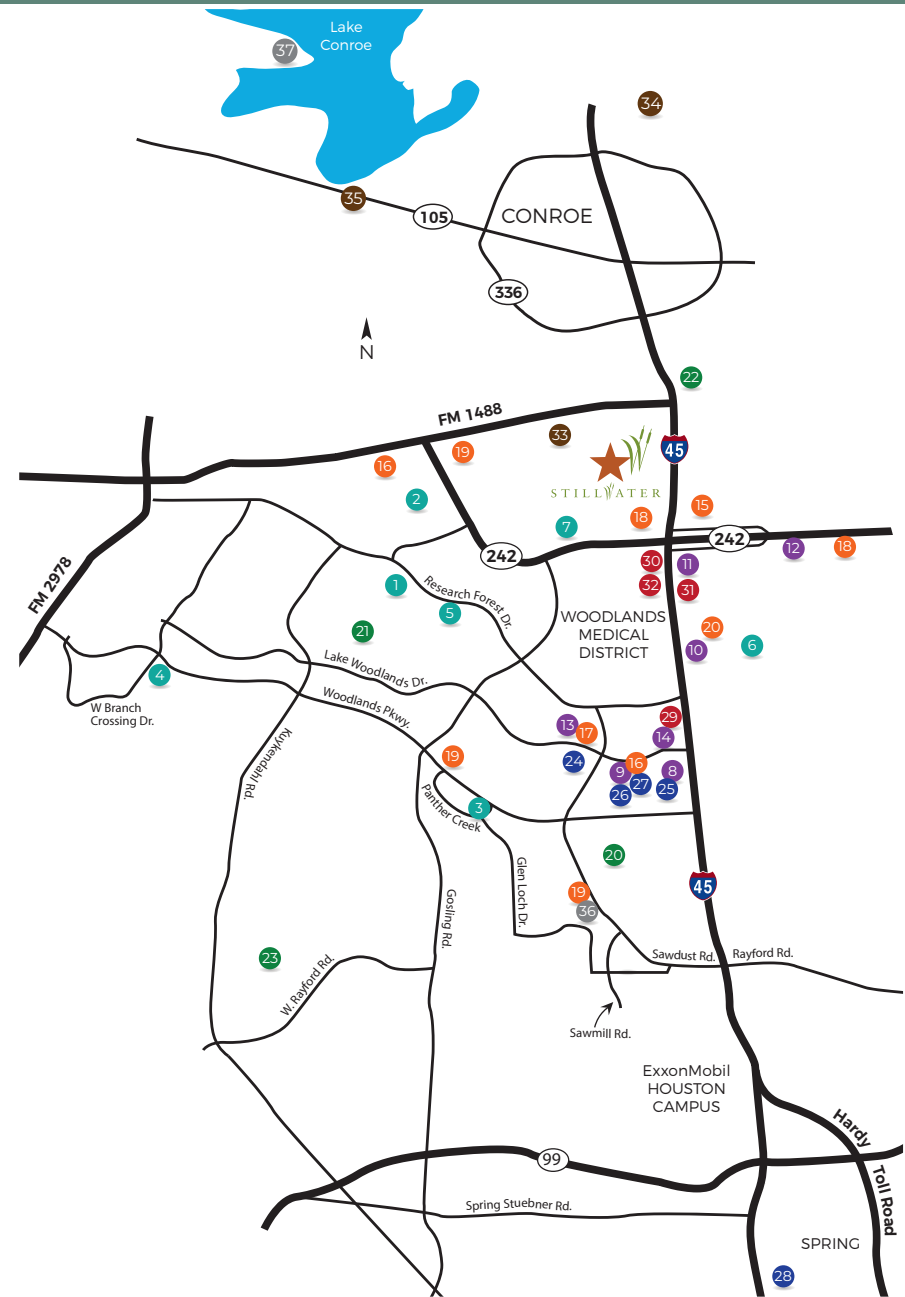

HOTEL & BUSINESS CENTERS

- 36 The Woodlands Resort & Conference Center
- 37 Margaritaville Lake Resort Lake Conroe

Prices, plans, specifications, square footage and availability subject to change without notice or prior obligation.
Square footage is approximate and may vary upon elevations and/or options selected. Information given here is deemed to be correct, but not guaranteed.

11/05/20